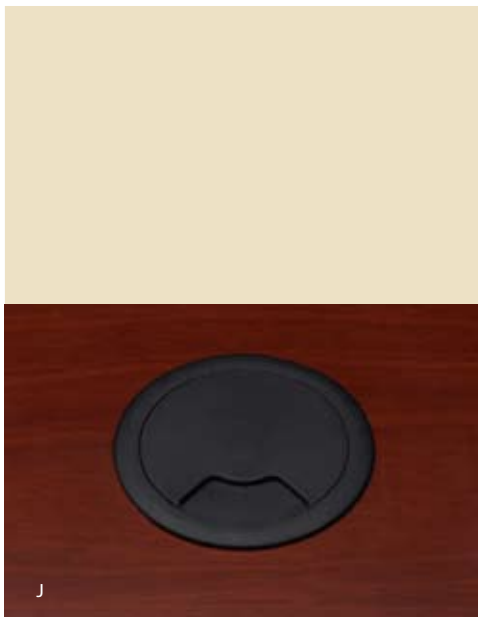

F

J

L

G

M

H

K

N

GROMMET OPTIONS

	<i>Model Number</i>	<i>List Price</i>
F	GMT1	$20
G	REALS104	$20
H	F740	$20
J	REALS276	$20
K	REALS100	$20
L	GMT2	$20
M	REALS099	$20
N	REALS277	$20

Guidelines

Conference Table Tops and Desk Tops - Black
Hutch Back Panels - Black
Desk Tops - Black, Taupe, White, Gray
Hutch Back Panel, Modesty Panels and Pedestal
Kneespace Side Panels- Black
Conference Table Tops and Desk Tops - Silver
Conference Table Tops (excluding Corsica) - Black
Conference Table Tops (excluding Corsica) - Silver
Integrated Pedestal, Desk, Credenza or Return
End Panel - Black

Dimensions

3 1/2" x 2"D
1 5/8" Dia.
2 3/4"W x 2 1/8" D
2 5/8" Dia.
2 5/8" Dia.
6 1/4"W x 3 1/4"D
6 1/4"W x 3 1/4"D
2"W x 2"D